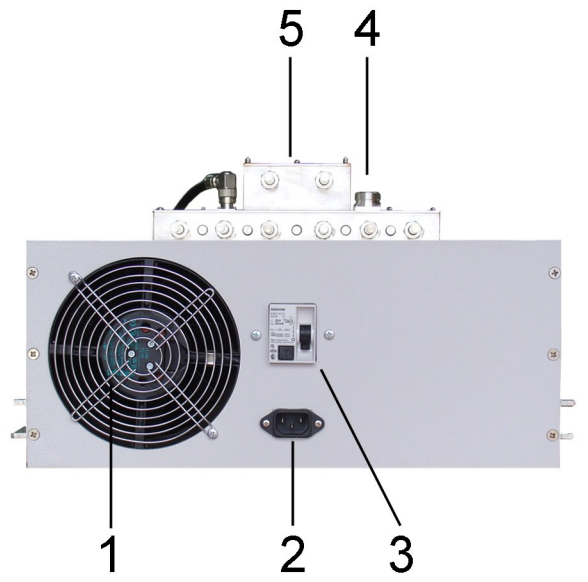

- 1- KONTROL-ALARM LCD EKREN / CONT.-ALARM LCD DISP.
  2- SES ANAHTARI / AUDIO SWITCH
  3- SES GİRİŞ / AUDIO INPUT
  4- RESİM GİRİŞ / VIDEO INPUT
  5- OTOMATİK ANAHTAR / AUTO SWITCH
  6- LO TEST ÇIKIŞI / LO TEST OUTPUT
  7- KONTROL-ALARM LED / CONTROL-ALARM LED
  8- RF KUV. ÇIKIŞ / PA OUTPUT
  9- ÇIKIŞ FİLTRE / OUTPUT FILTER
  10- VERİCİ ÇIKIŞ / TRANSMITTER OUTPUT

- 1- FAN / FAN
  2- 220 VAC GİRİŞ / 220 VAC INPUT
  3- AÇMA-KAPAMA ANAHTARI-SİGORTA / ON-OFF FUSE
  4- VERİCİ ÇIKIŞ / TRANSMITTER OUTPUT
  5- ÇIKIŞ FİLTRE / OUTPUT FILTER

TEKNİK ÖZELLİKLER

RESİM

GİRİŞ SEVİYESİ	0,7-1,4 Vpp
GİRİŞ EMPEDANSI	75 Ohm
MODÜLASYON	Neg. Tek Yanband
FREKANS CEVABI	25 Hz - 5 MHz Saw Filtre
FARKSAL KAZANÇ	%5
FARKSAL FAZ	3 Derece
GRUP GECİKME	+/-35 nS
GÜRÜLTÜ 100kHz-5MHz	-60 dB
IF	38,9 MHz
GİRİŞ KONNEKTÖR	BNC Dişi

SES

GİRİŞ SEVİYESİ	0 dBm
GİRİŞ EMPEDANSI	600 Ohm Dengesiz
MODÜLASYON	FM
FREKANS CEVABI	40 Hz - 15 KhZ
ÖN VURU	50 uS
SAPMA	50 kHz Nominal
FM GÜRÜLTÜ	-60 dB
IF	33,4 MHz
GİRİŞ KONNEKTÖR	JACK Dişi

RF ÇIKIŞ

FREKANS BANDI	470-860 MHz CH 21-69
ÇIKIŞ GÜCÜ	10W Tepe Sync
ÇIKIŞ GÜCÜ KARARLILIK	+/-0,5 dB (AGC)
SES/RESİM GÜÇ	-10 dB
FREKANS KARARLILIK	+/-500 Hz
IMD (KIRMIZI)	-57 dB
HARMONİK SEVİYE	-60 dB
OTOMATİK ÇALIŞMA	Resim Sinyali Kumandalı
ÇIKIŞ EMPEDANSI	50 Ohm
VSWR	1,1
ÇIKIŞ KONNEKTÖRÜ	7/16 Dişi

GENEL

BESLEME GERİLİMİ	220 VAC +/-%10 50 Hz
TÜKETİM	200W (Renk Bari)
KABİN	19 İnç 4U
ÖLÇÜLER	48x27x76cm
SOĞUTMA SİSTEMİ	Fan (Hava ile)
AĞIRLIK	30 Kg
ÇALIŞMA SICAKLIĞI	-5/+40 C Derece
KORUMA	Yansımaya Isı 220 Vac (Düşük-Yüksek) DC Besleme Hata

SPECIFICATIONS

VIDEO

INPUT LEVEL	0,7-1,4 Vpp
INPUT IMPEDANCE	75 Ohm
MODULATION	Neg. Vestigal Sideband
FREQUENCY RESPONSE	25 Hz - 5 MHz Saw Filter
DIFFERENTIAL GAIN	%5
DIFFERENTIAL PHASE	3 Degree
GROUP DELAY	+/-35 nS
NOISE 100 kHz - 5 MHz	-60 dB
IF	38,9 MHz
INPUT CONNECTOR	BNC Female

AUDIO

INPUT LEVEL	0 dBm
INPUT IMPEDANCE	600 Ohm Unbalance
MODULATION	FM
FREQUENCY RESPONSE	40 Hz - 15 KhZ
PREENPHASIS	50 uS
DEVIATION	50 kHz Nominal
NOISE	-60 dB
IF	33,4 MHz
INPUT CONNECTOR	JACK Female

RF OUTPUT

FREQUENCY RANGE	470-860 MHz CH 21-69
OUTPUT POWER	10W Peak Sync
OUT. POWER STABILITY	+/-0,5 dB (AGC)
AUDIO/VIDEO POWER	-10 dB
FREQUENCY STABILITY	+/-500 Hz
IMD (Red Field)	-57 dB
SPURIOUS and HARMONICS	-60 dB
AUTOMATIC OPERATION	With Video Signal
OUTPUT IMPEDANCE	50 Ohm
VSWR	1,1
OUTPUT CONNECTOR	7/16 Female

GENERAL

MAIN POWER SUPPLY	220 VAC +/-%10 50 Hz
POWER CONSUMPTION	200W (Colour Bar)
CABINET	19 İnç 4U
DIMENSIONS	48x27x76cm
COOLING SYSTEM	Blower
WEIGHT	30 Kg
AMBIENT TEMPERATURE	-5/+40 C Degree
PROTECTION	Reflection Temperature 220 Vac (Lower-Over) DC Power Supply Fault

hurma elektronik

ESKOOP SANAYİ SİTESİ C5 BLOK NO:243 ORGANİZE SANAYİ BÖLGESİ İKİTELLİ 34670 / İSTANBUL TÜRKİYE
TEL: 0212 5498771 - 0212 5498772 FAX: 0212 5498773 www.hurmaelektronik.com ; info@hurmaelektronik.com