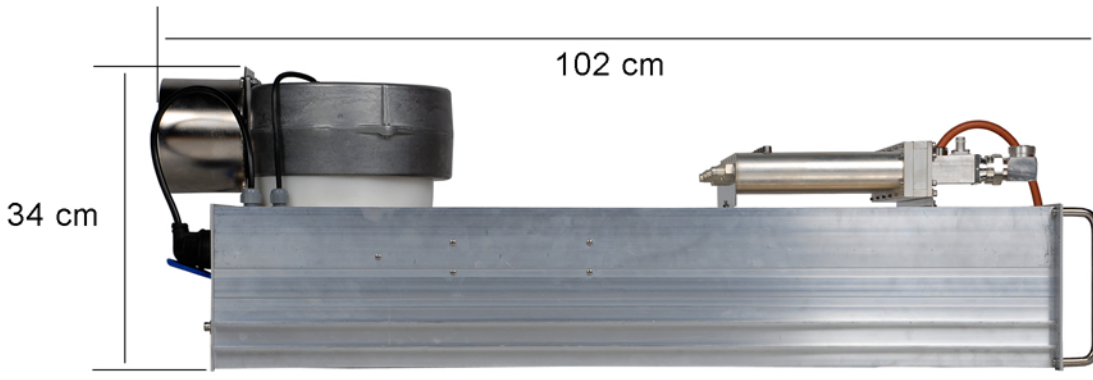

TEKNİK ÖZELLİKLER

RESİM

GİRİŞ SEVİYESİ	0,7-1,4 Vpp
GİRİŞ EMPEDANSI	75 Ohm
MODÜLASYON	Neg. Tek Yanband
FREKANS CEVABI	25 Hz - 5 MHz Saw Filtre
FARKSAL KAZANÇ	%5
FARKSAL FAZ	3 Derece
GRUP GECİKME	+/-35 nS
GÜRÜLTÜ 100kHz-5MHz	-60 dB
IF	38,9 MHz
GİRİŞ KONNEKTÖR	BNC Dişi

SES

GİRİŞ SEVİYESİ	0 dBm
GİRİŞ EMPEDANSI	600 Ohm Dengesiz
MODÜLASYON	FM
FREKANS CEVABI	40 Hz - 15 Khz
ÖN VURU	50 uS
SAPMA	50 kHz Nominal
FM GÜRÜLTÜ	-60 dB
IF	33,4 MHz
GİRİŞ KONNEKTÖR	JACK Dişi

RF ÇIKIŞ

FREKANS BANDI	470-860 MHz CH 21-69
ÇIKIŞ GÜCÜ	1KW Tepe Sync (400W DVB-T)
ÇIKIŞ GÜCÜ KARARLILIK	+/-0,5 dB (AGC)
SES/RESİM GÜÇ	-10 dB
FREKANS KARARLILIK	+/-500 Hz
IMD (KIRMIZI)	-57 dB
HARMONİK SEVİYE	-60 dB
OTOMATİK ÇALIŞMA	Resim Sinyali Kumandalı
ÇIKIŞ EMPEDANSI	50 Ohm
VSWR	1,1
ÇIKIŞ KONNEKTÖRÜ	7/16 Dişi

GENEL

BESLEME GERİLİMİ	220 VAC +/-%10 50 Hz
TÜKETİM	2,5KW (Renk Barı)
KABİN	19 İnç 4U
ÖLÇÜLER	48x34x102cm
SOĞUTMA SİSTEMİ	Fan (Hava ile)
AĞIRLIK	55 Kg
ÇALIŞMA SICAKLIĞI	-5/+40 C Derece
KORUMA	Yansımaya Isı 220 Vac (Düşük-Yüksek) DC Besleme Hata

SPECIFICATIONS

VIDEO

INPUT LEVEL	0,7-1,4 Vpp
INPUT IMPEDANCE	75 Ohm
MODULATION	Neg. Vestigial Sideband
FREQUENCY RESPONSE	25 Hz - 5 MHz Saw Filter
DIFFERENTIAL GAIN	%5
DIFFERENTIAL PHASE	3 Degree
GROUP DELAY	+/-35 nS
NOISE 100 kHz - 5 MHz	-60 dB
IF	38,9 MHz
INPUT CONNECTOR	BNC Female

AUDIO

INPUT LEVEL	0 dBm
INPUT IMPEDANCE	600 Ohm Unbalance
MODULATION	FM
FREQUENCY RESPONSE	40 Hz - 15 Khz
PREENPHASIS	50 uS
DEVIATION	50 kHz Nominal
NOISE	-60 dB
IF	33,4 MHz
INPUT CONNECTOR	JACK Female

RF OUTPUT

FREQUENCY RANGE	470-860 MHz CH 21-69
OUTPUT POWER	1KW Peak Sync (400W DVB-T)
OUT. POWER STABILITY	+/-0,5 dB (AGC)
AUDIO/VIDEO POWER	-10 dB
FREQUENCY STABILITY	+/-500 Hz
IMD (Red Field)	-57 dB
SPURIOUS and HARMONICS	-60 dB
AUTOMATIC OPERATION	With Video Signal
OUTPUT IMPEDANCE	50 Ohm
VSWR	1,1
OUTPUT CONNECTOR	7/16 Female

GENERAL

MAIN POWER SUPPLY	220 VAC +/-%10 50 Hz
POWER CONSUMPTION	2,5KW (Colour Bar)
CABINET	19 İnç 4U
DIMENSIONS	48x34x102cm
COOLING SYSTEM	Blower
WEIGHT	55 Kg
AMBIENT TEMPERATURE	-5/+40 C Degree
PROTECTION	Reflection Temperature 220 Vac (Lower-Over) DC Power Supply Fault

hurma elektronik

ESKOOP SANAYİ SİTESİ C5 BLOK NO:243 ORGANİZE SANAYİ BÖLGESİ İKİTELLİ 34670 / İSTANBUL TÜRKİYE
TEL: 0212 5498771 - 0212 5498772 FAX: 0212 5498773 www.hurmaelektronik.com ; info@hurmaelektronik.com